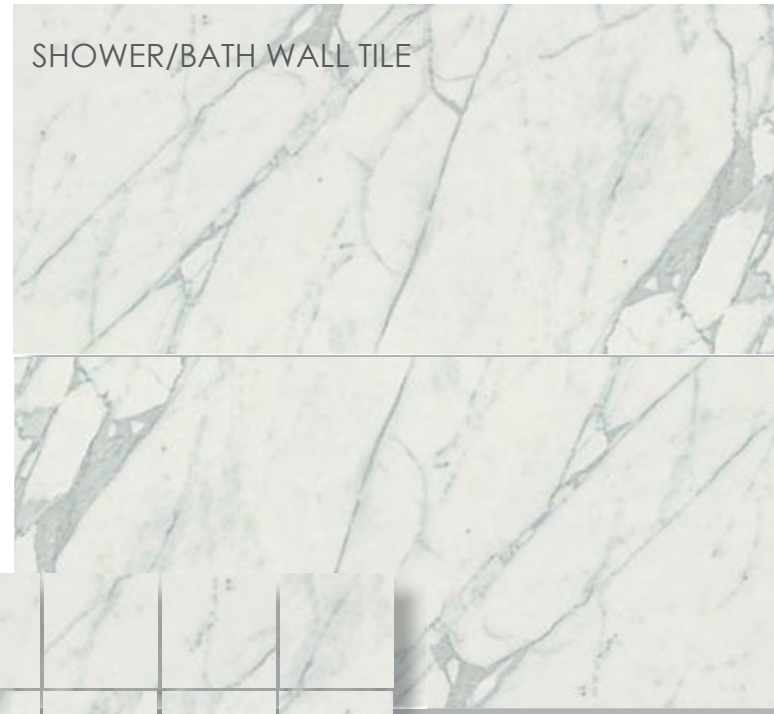

# BEACH OASIS

"WOOD LOOK" PORCELAIN TILE

SHOWER/BATH WALL TILE

MOSAIC SHOWER FLOOR TILE

BATH VANITY STONE TOP

BATH VANITY CABINET

KITCHEN UPPER CABINETS (GLOSS)

KITCHEN QUARTZ COUNTERTOPS