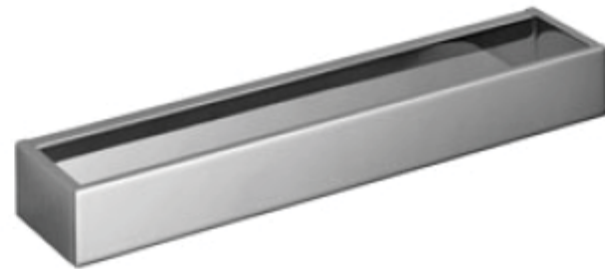

# ACCESSORIES - PREMIUM UNITS

12" TOWEL BAR

BRAND: DORN BRACHT

24" TOWEL BAR

BRAND: DORN BRACHT

ROBE HOOK

BRAND: DORN BRACHT

TISSUE PAPER HOLDER