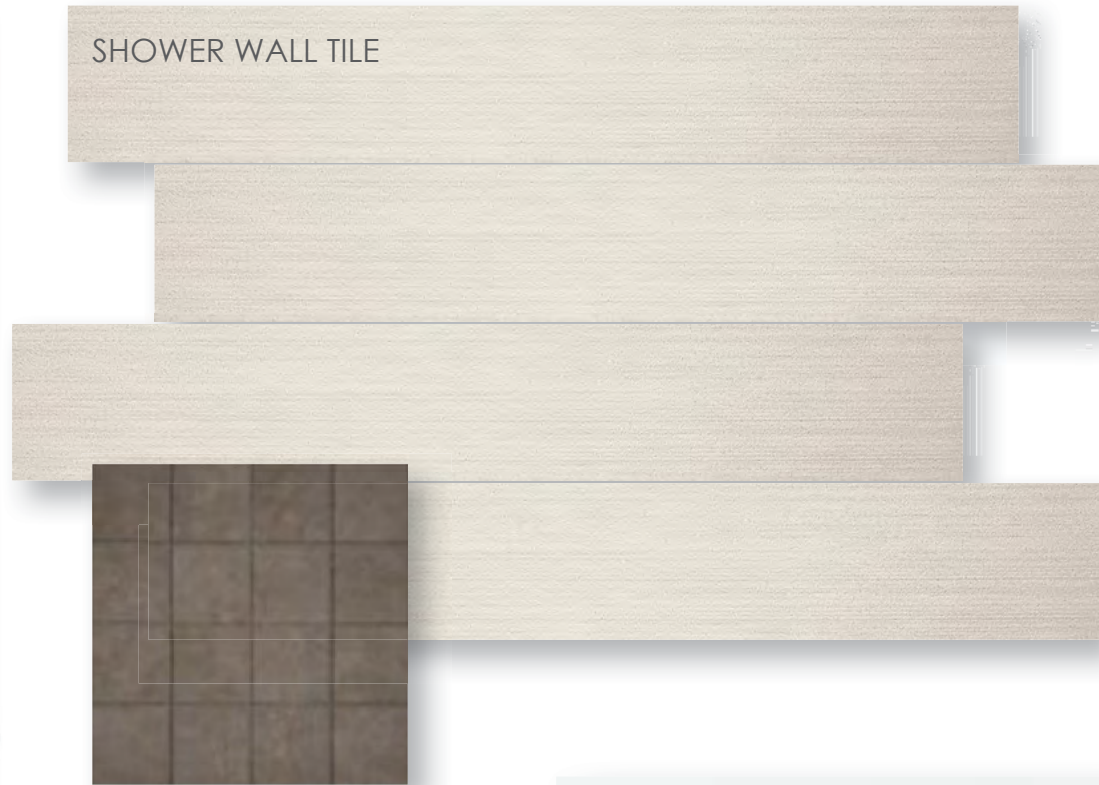

SHOWER WALL TILE

MOSAIC SHOWER FLOOR TILE