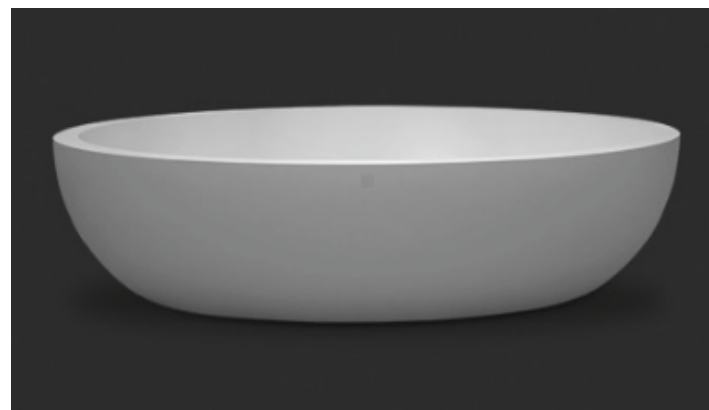

BRAND: APAISER